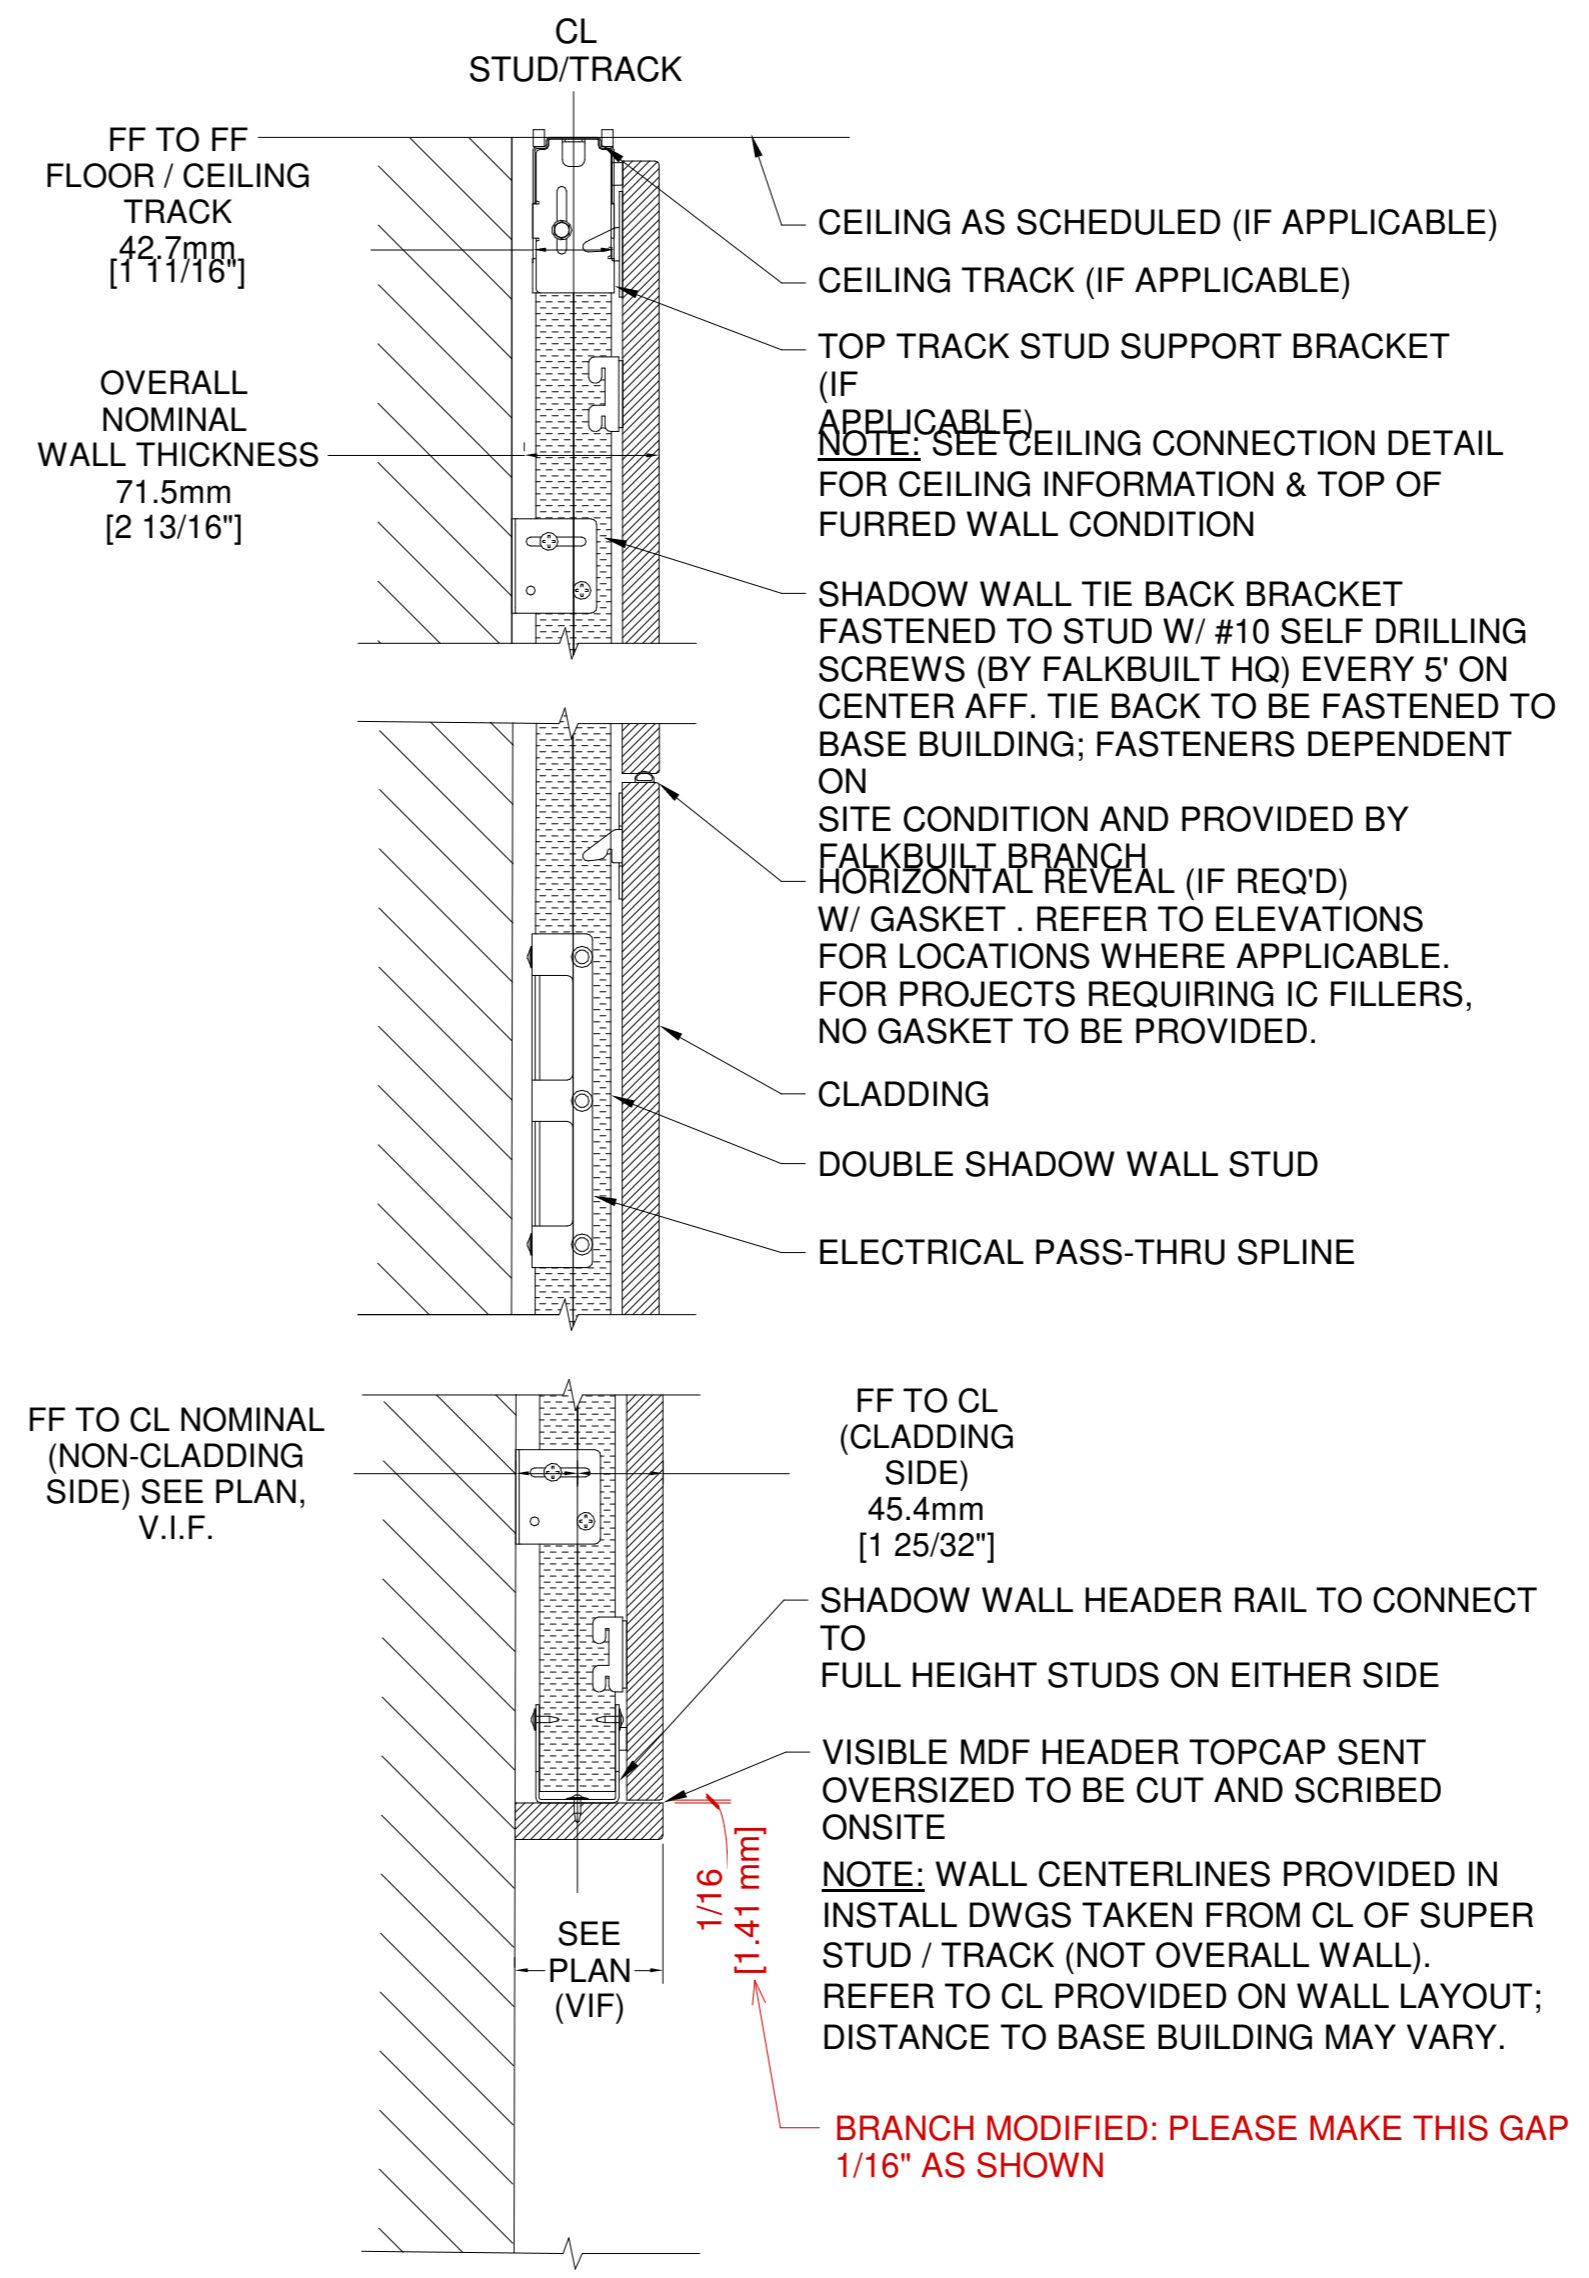

BRANCH MODIFIED DETAIL

WALL SECTION - SHADOW FURRED HEADER W/ VISIBLE MDF TOPCAP
(FB-SH) (WS-SH-006)
S3 3" = 1'-0"