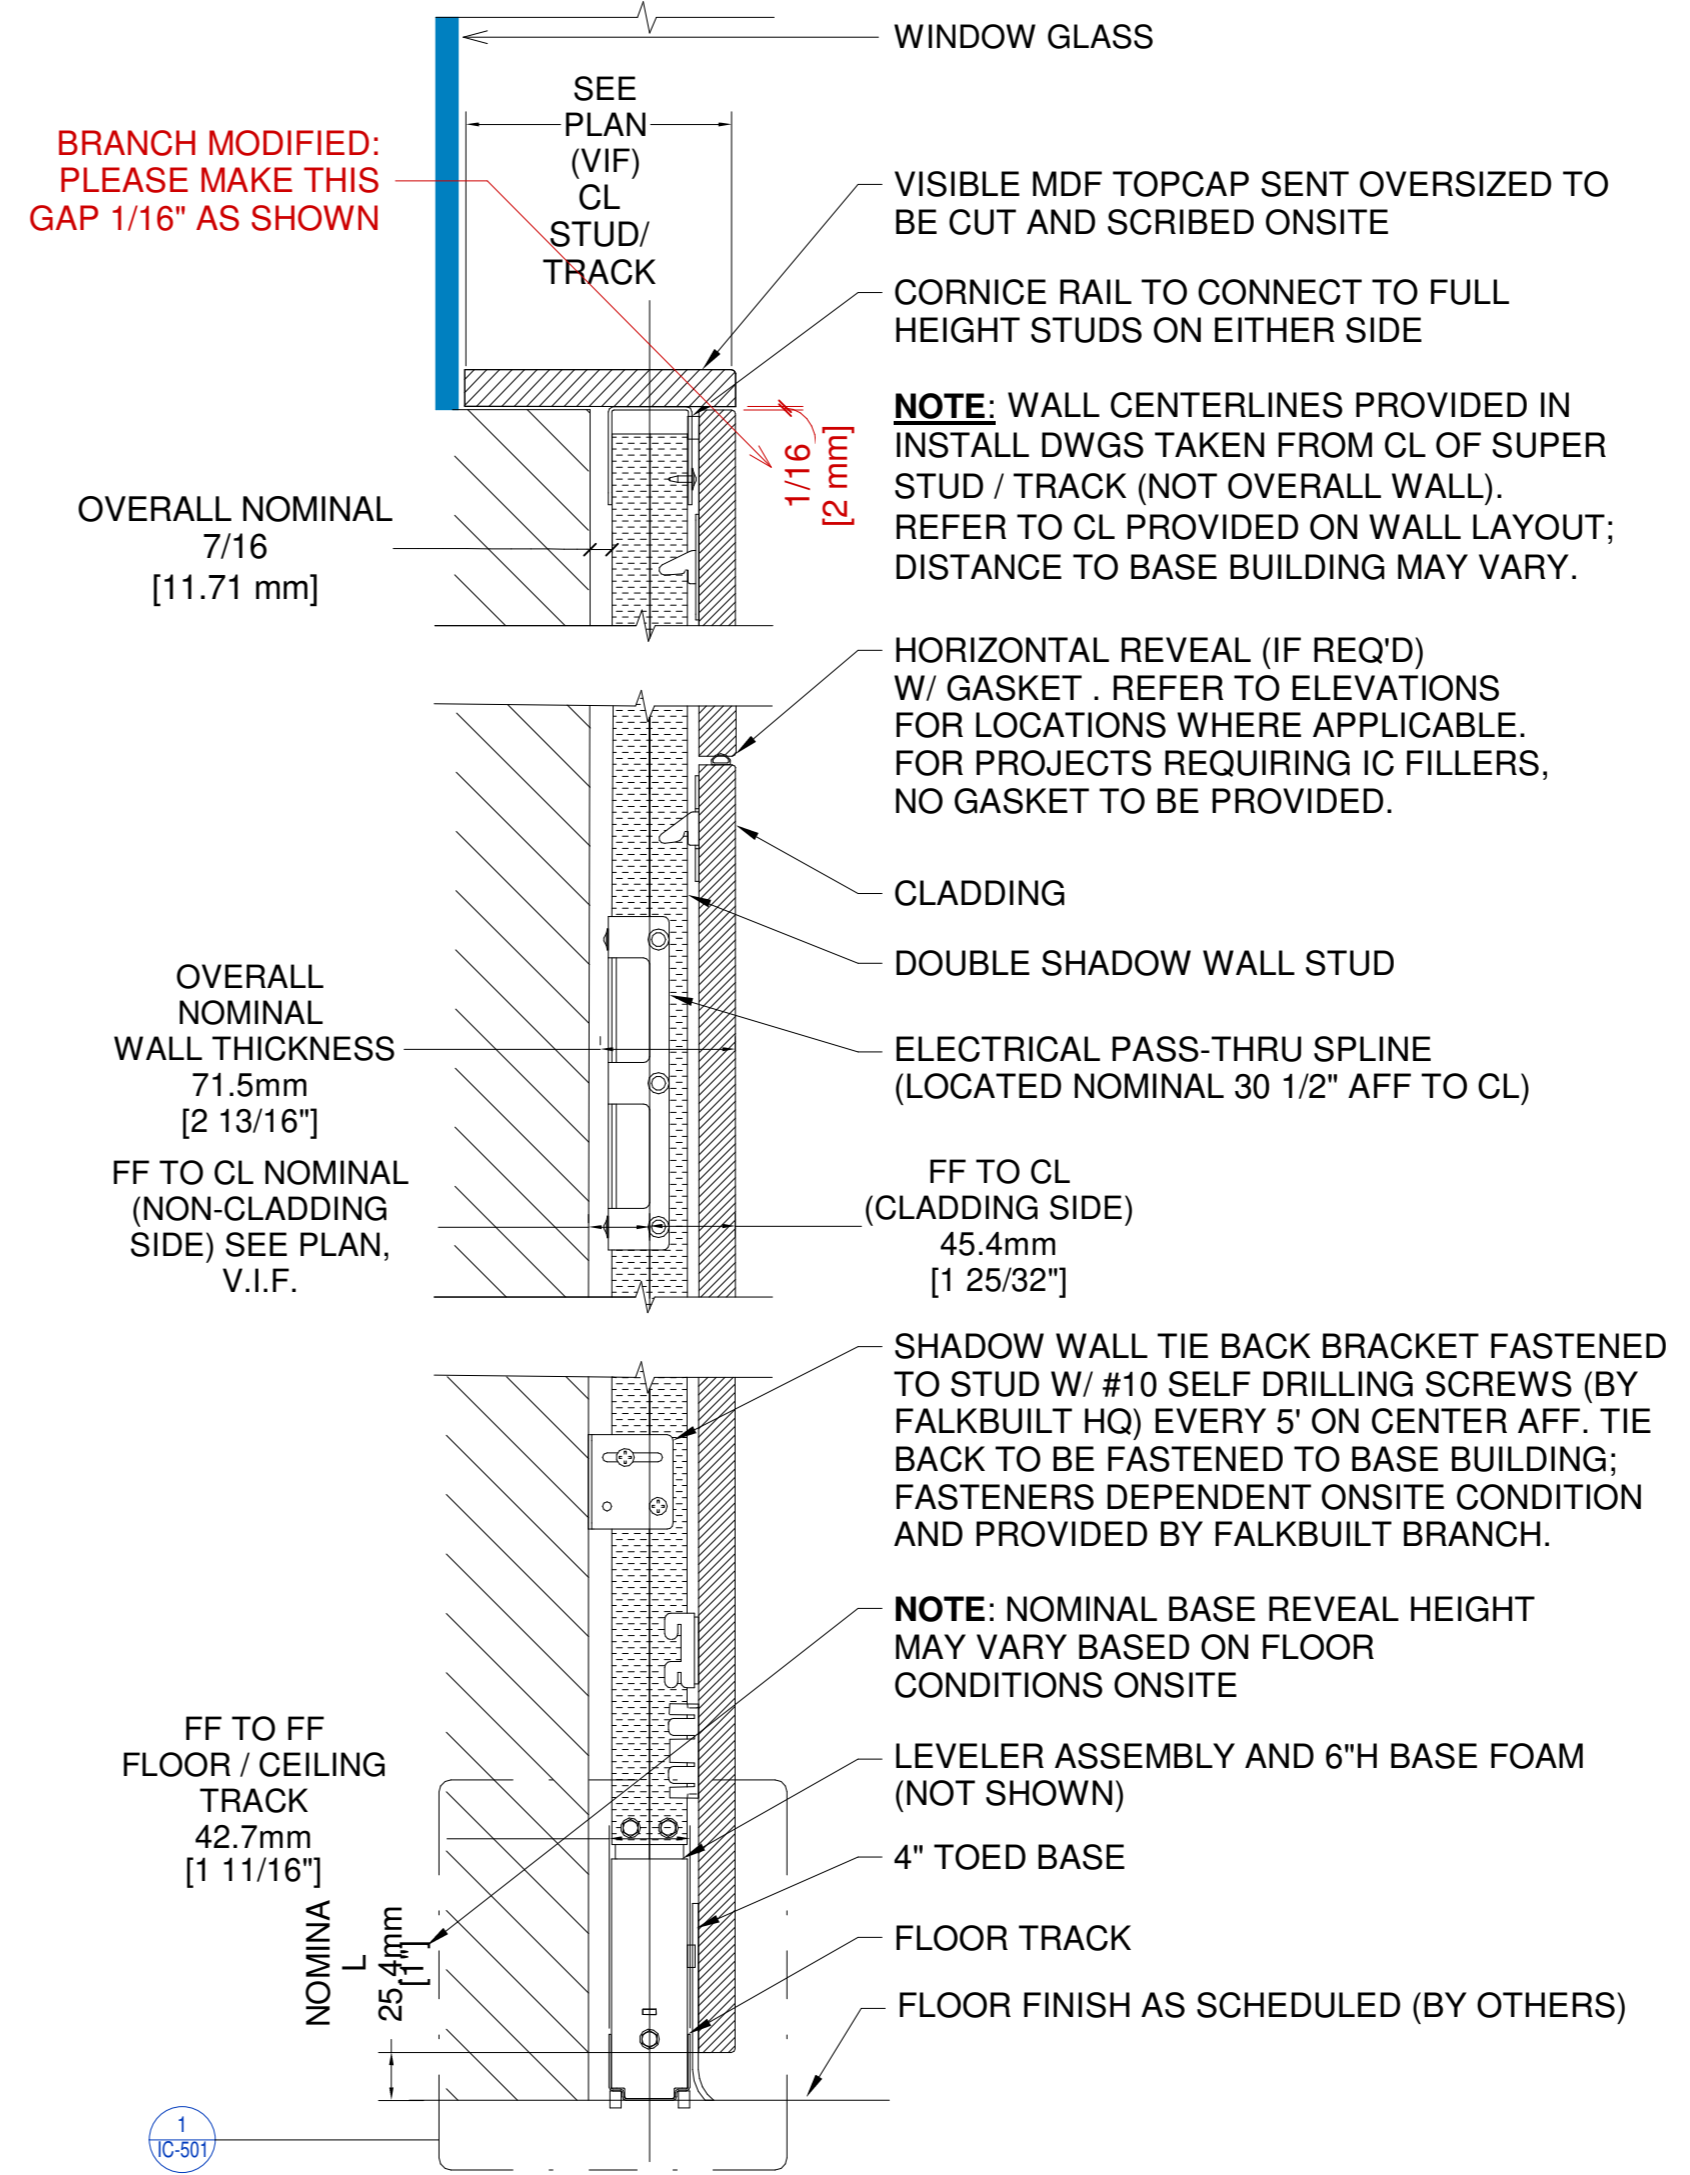

BRANCH MODIFIED DETAIL

WALL SECTION - SHADOW FURRED LOW WALL W/ VISIBLE MDF TOPCAP & 1" BASE REVEAL (TOED BASE) (FB-SH) (WS-SH-004)
 S1 3" = 1'-0"