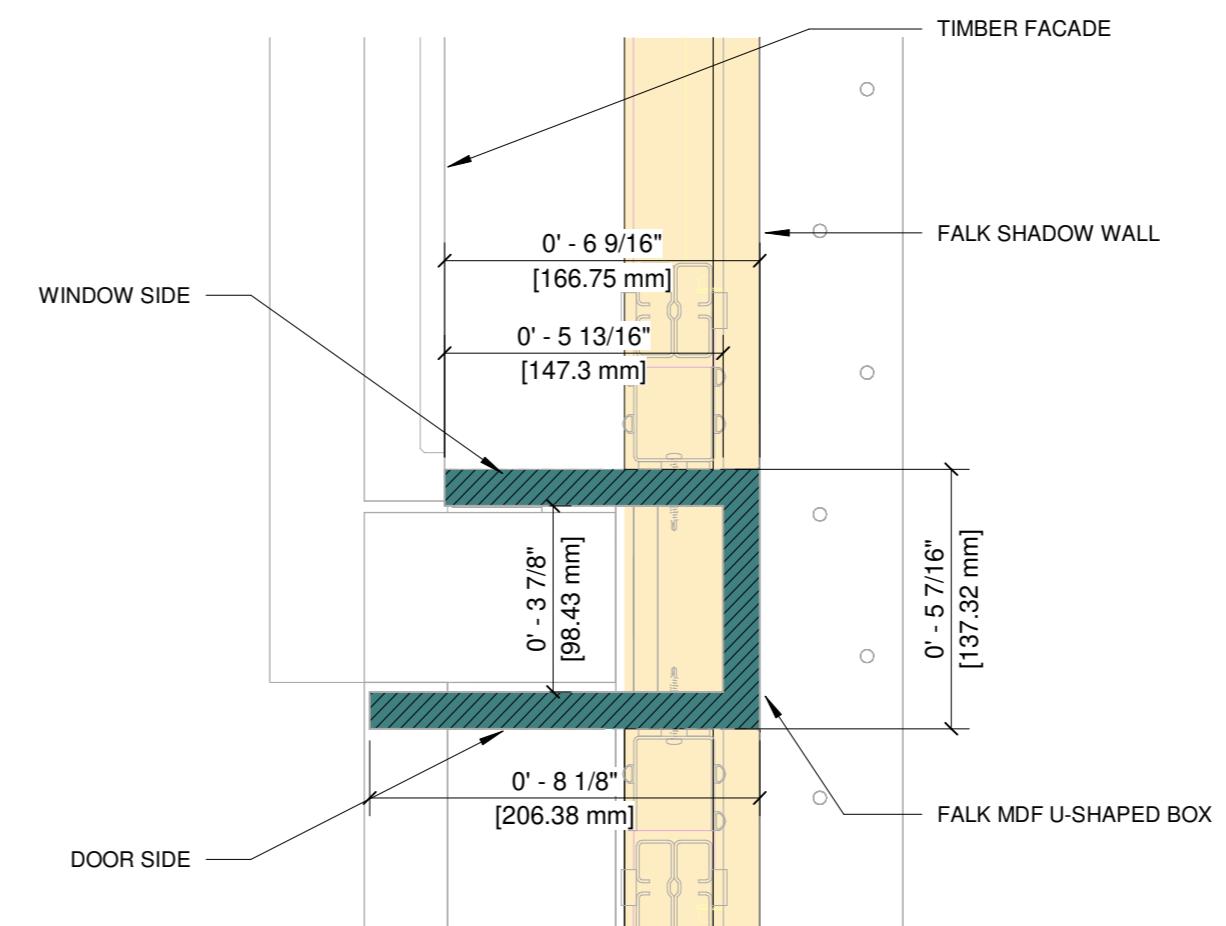

BY BRANCH DETAIL

M2 MILLWORK U-SHAPED CAP AT WINDOW & DOOR
3" = 1'-0"