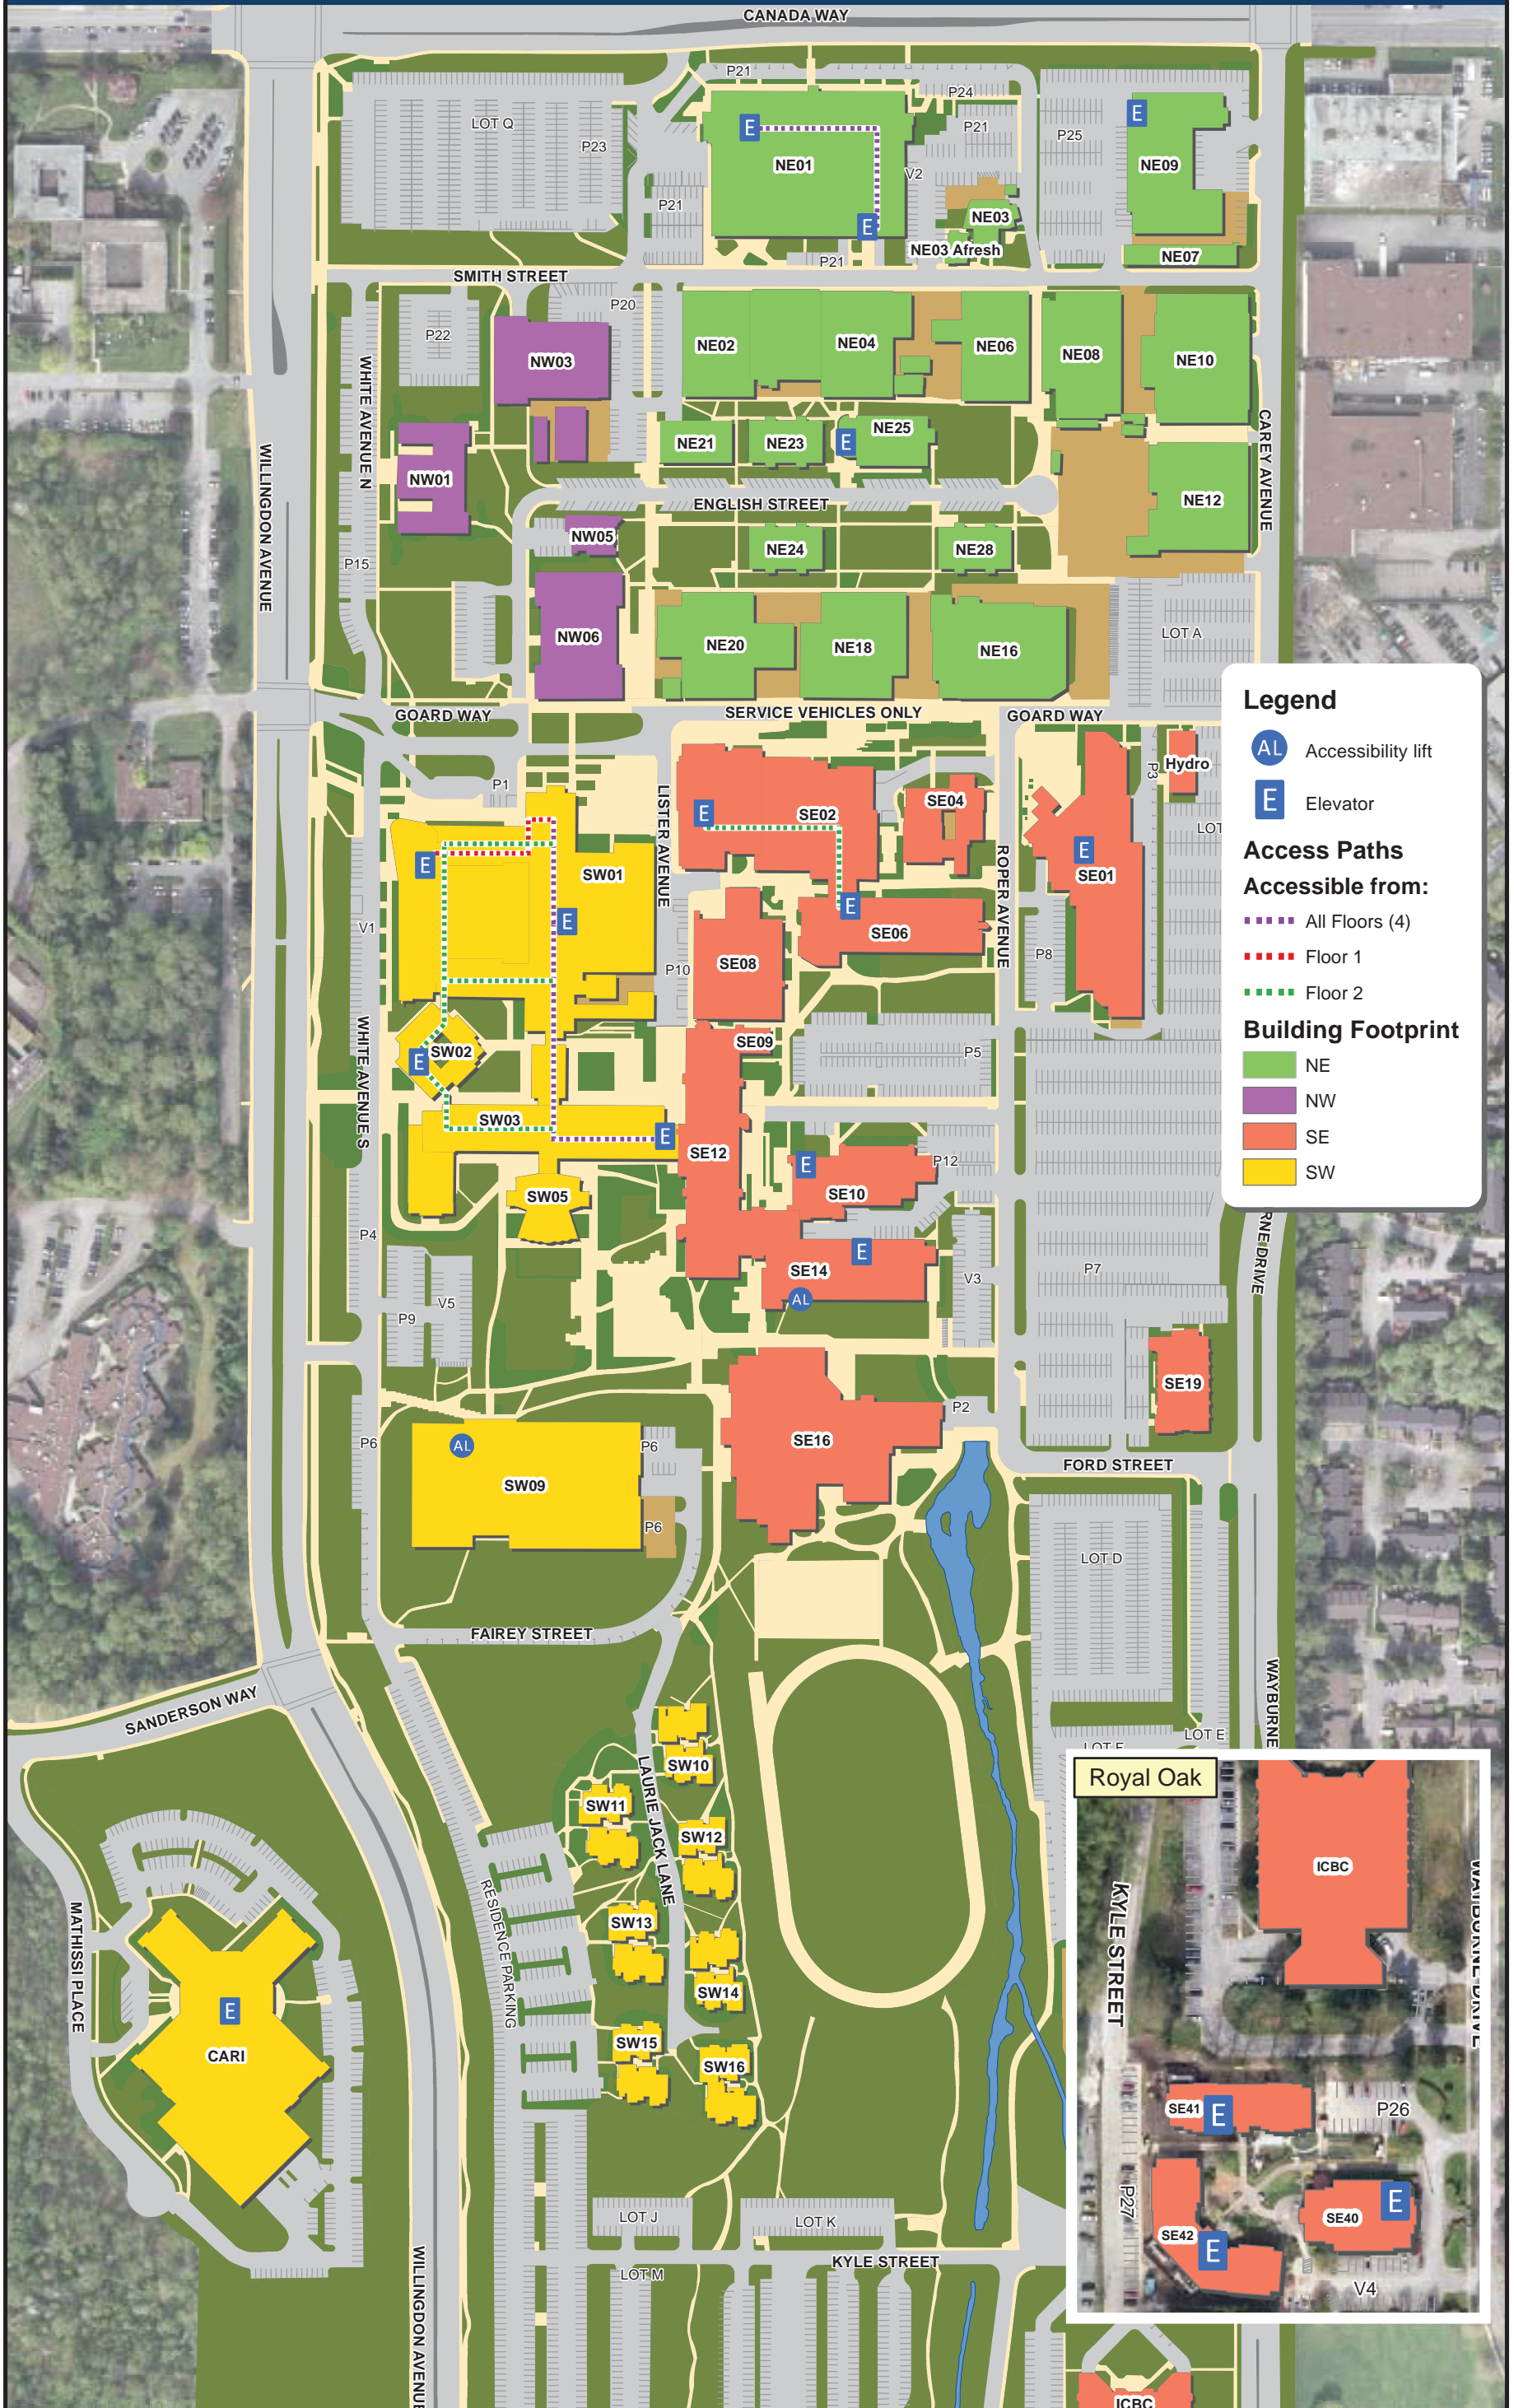

Burnaby Accessibility Map

BCIT

British Columbia Institute of Technology
3700 Willingdon Avenue, Burnaby, BC V5G 3H2

Legend

- Accessibility lift
- Elevator

Access Paths

Accessible from:

- All Floors (4)
- Floor 1
- Floor 2

Building Footprint

- NE
- NW
- SE
- SW