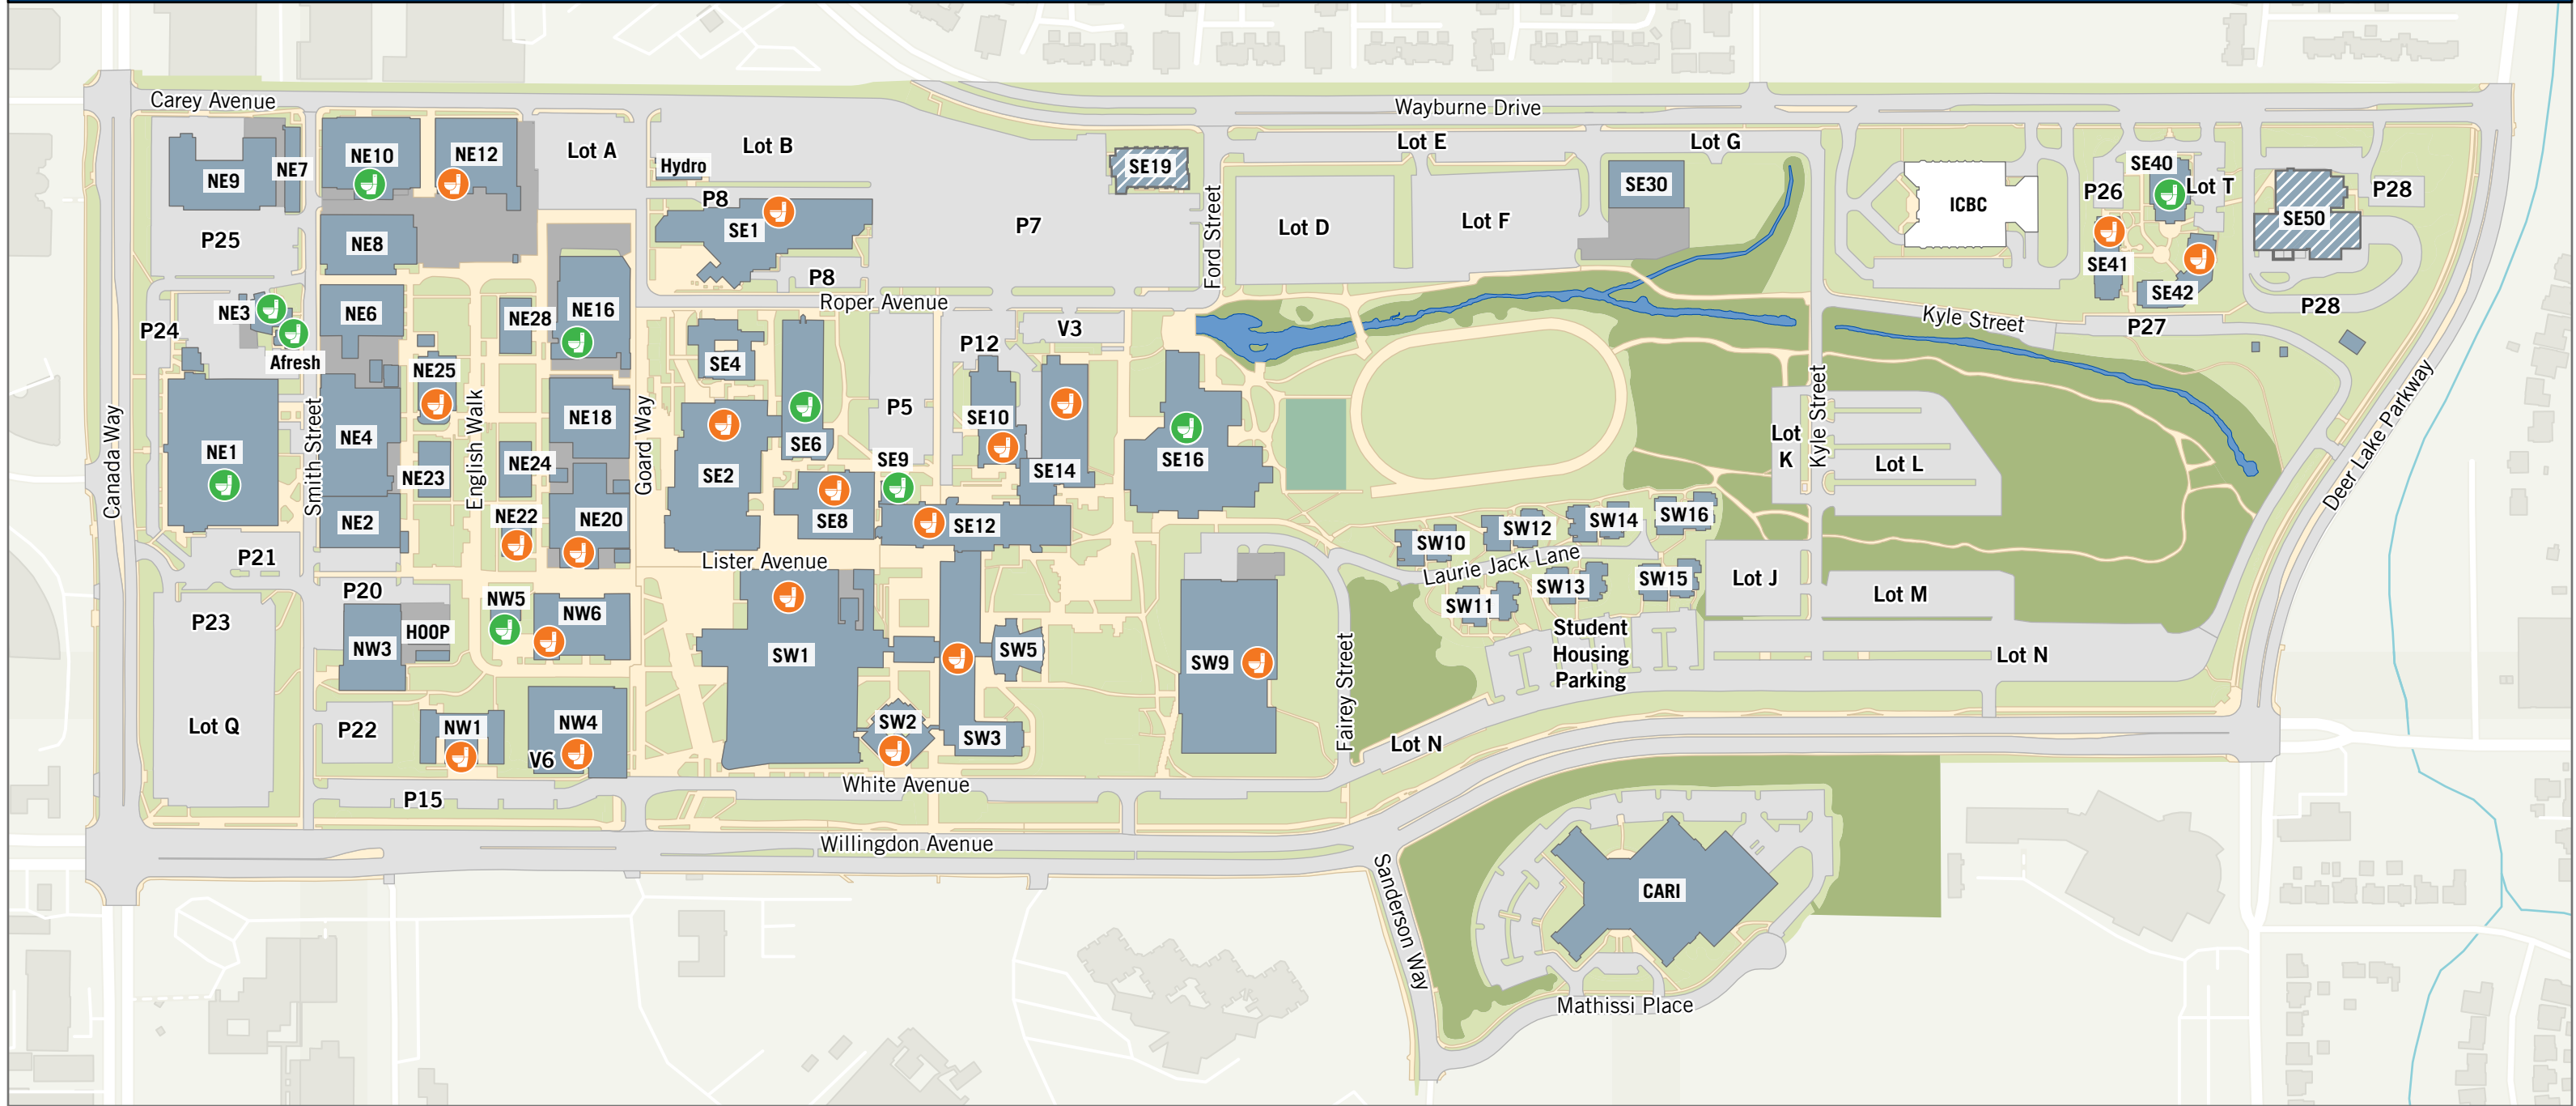

# Burnaby Campus Planned and Existing All-Gender Washroom Locations

British Columbia Institute of Technology  
3700 Willingdon Avenue, Burnaby, BC V5G3H2  
604.434.5734 | bcit.ca

**Planned All-Gender Washroom Locations (See Table)**

**Current Gender Neutral Washroom Locations**

Count	Building	Room Numbers
3	Afresh	116, 214, 215
3	NE1	220, 220A, 220D
1	NE10	109
2	NE12	117, 207
1	NE16	122
1	NE3	103

Count	Building	Room Numbers
2	NW1	124, 127
1	NW5	205
4	SE1	106, 140R, 226, 228
4	SE10	169, 176, 253, 254
3	SE12	100B, 201L, 201P
4	SE14	203, 203B, 305, 305B

Count	Building	Room Numbers
4	SE16	127F, 127G, 167, 168
6	SE2	112C, 116A, 116B, 121A, 205, 273
1	SE40	112B
2	SE6	216, 217
3	SE8	108, 126, 206D
1	SE9	104

Count	Building	Room Numbers
5	SW1	1146, 1185, 1405, 2365, 2367
4	SW2	112, 114, 146, 148
2	SW3	2606, 2616
4	SW9	112, 201W, 204, 210

Spatial Reference  
GCS: GCS WGS 1984  
Datum: WGS 1984  
Projection: Mercator Auxiliary Sphere

\* Student Housing Excluded