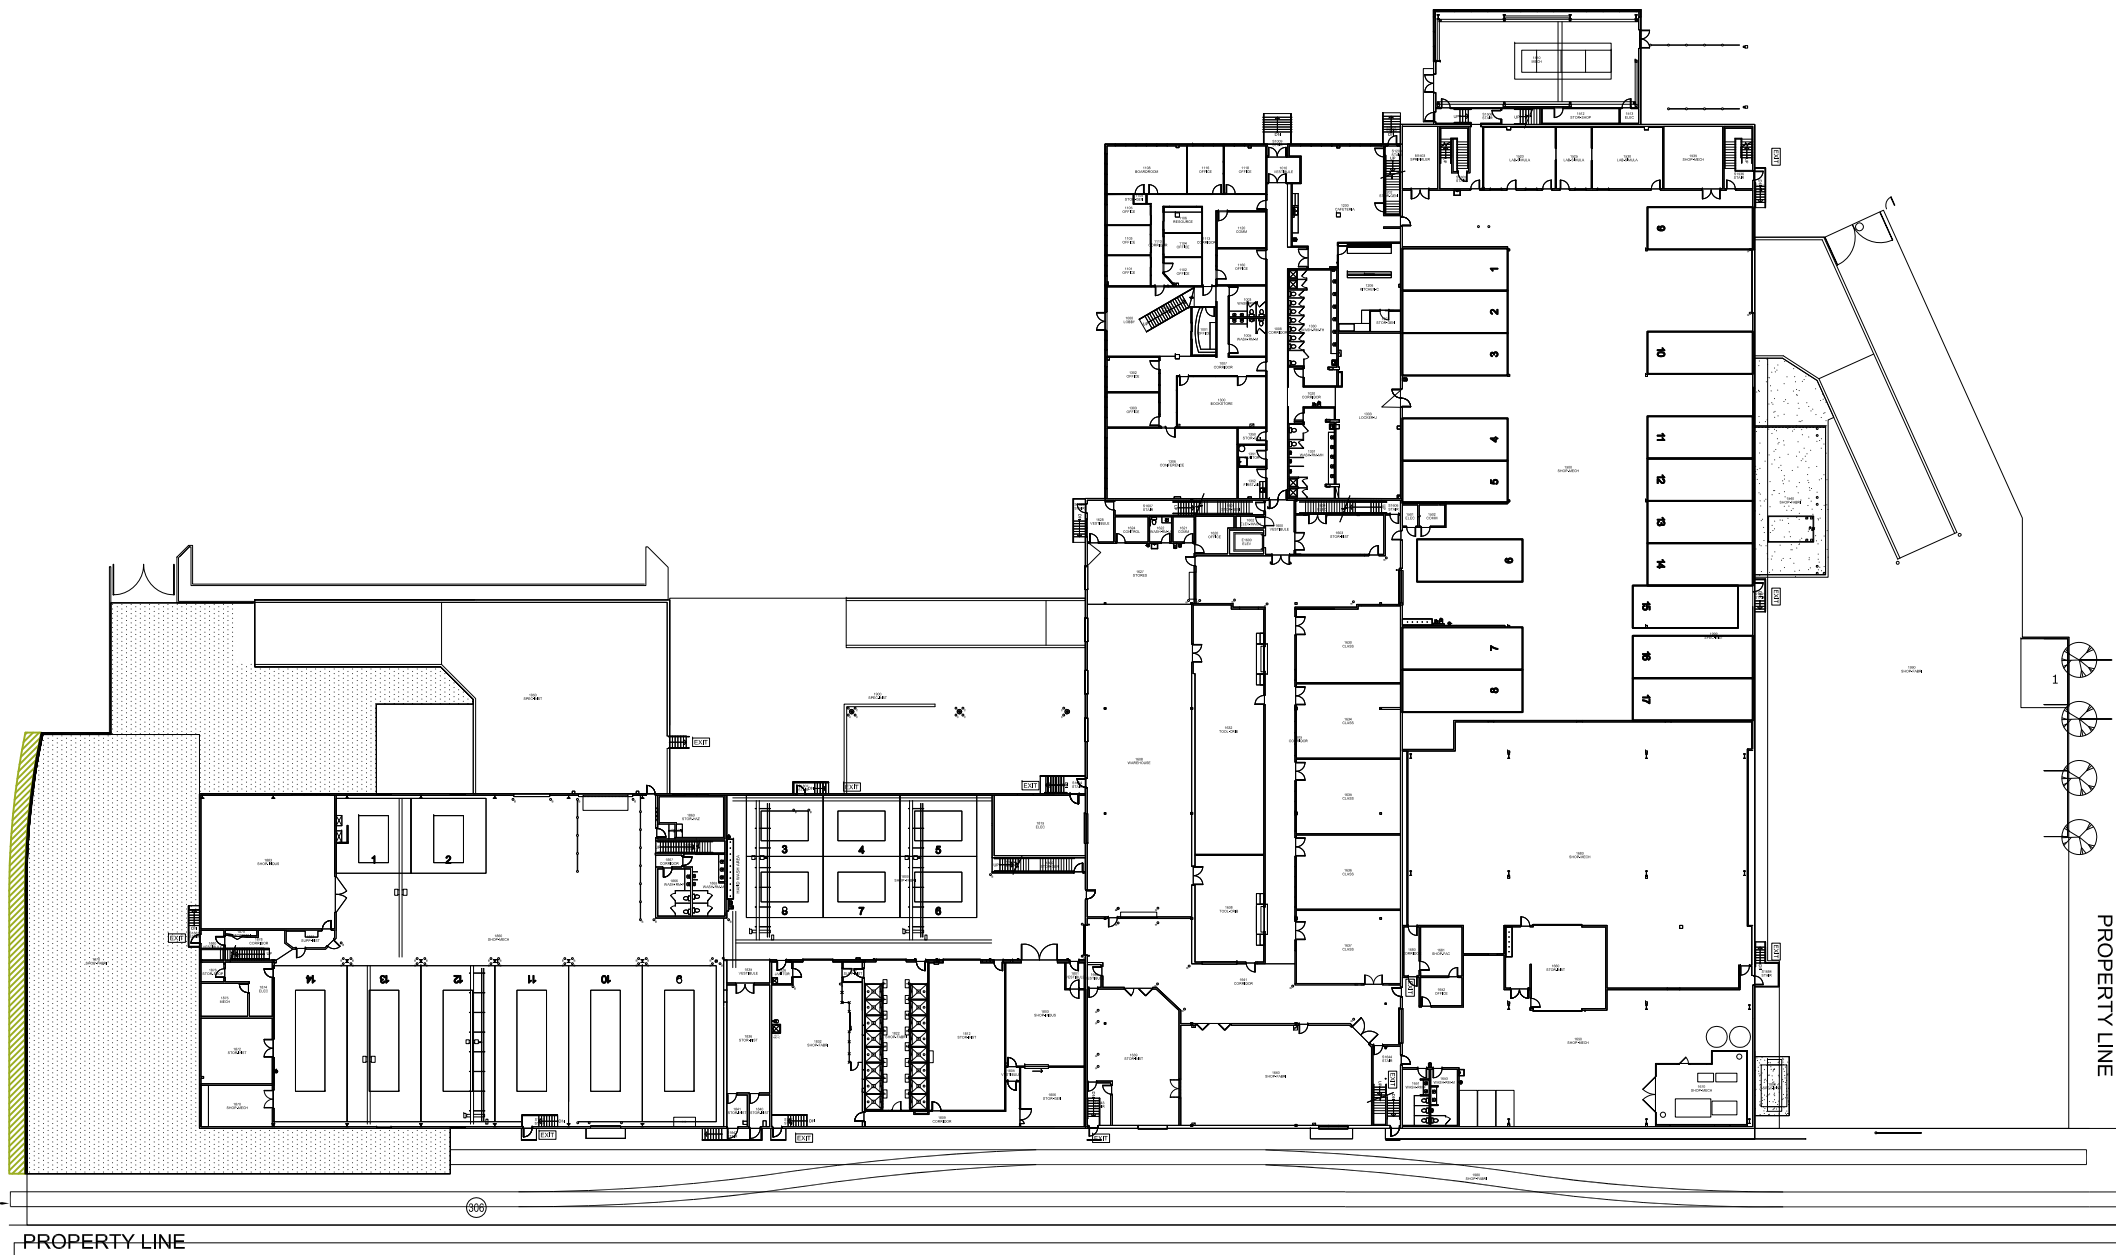

CLIVEDEN AVENUE

PROPERTY LINE

PROPERTY LINE

SOUTHERN RAILWAY OF BC (R.O.W)

Sheet Title
AIC Building Plan

Floor:
AIC First Floor

Drawn By:
V.WONG

Date:
2016.09.28

Scale:
1/64" = 1'-0"