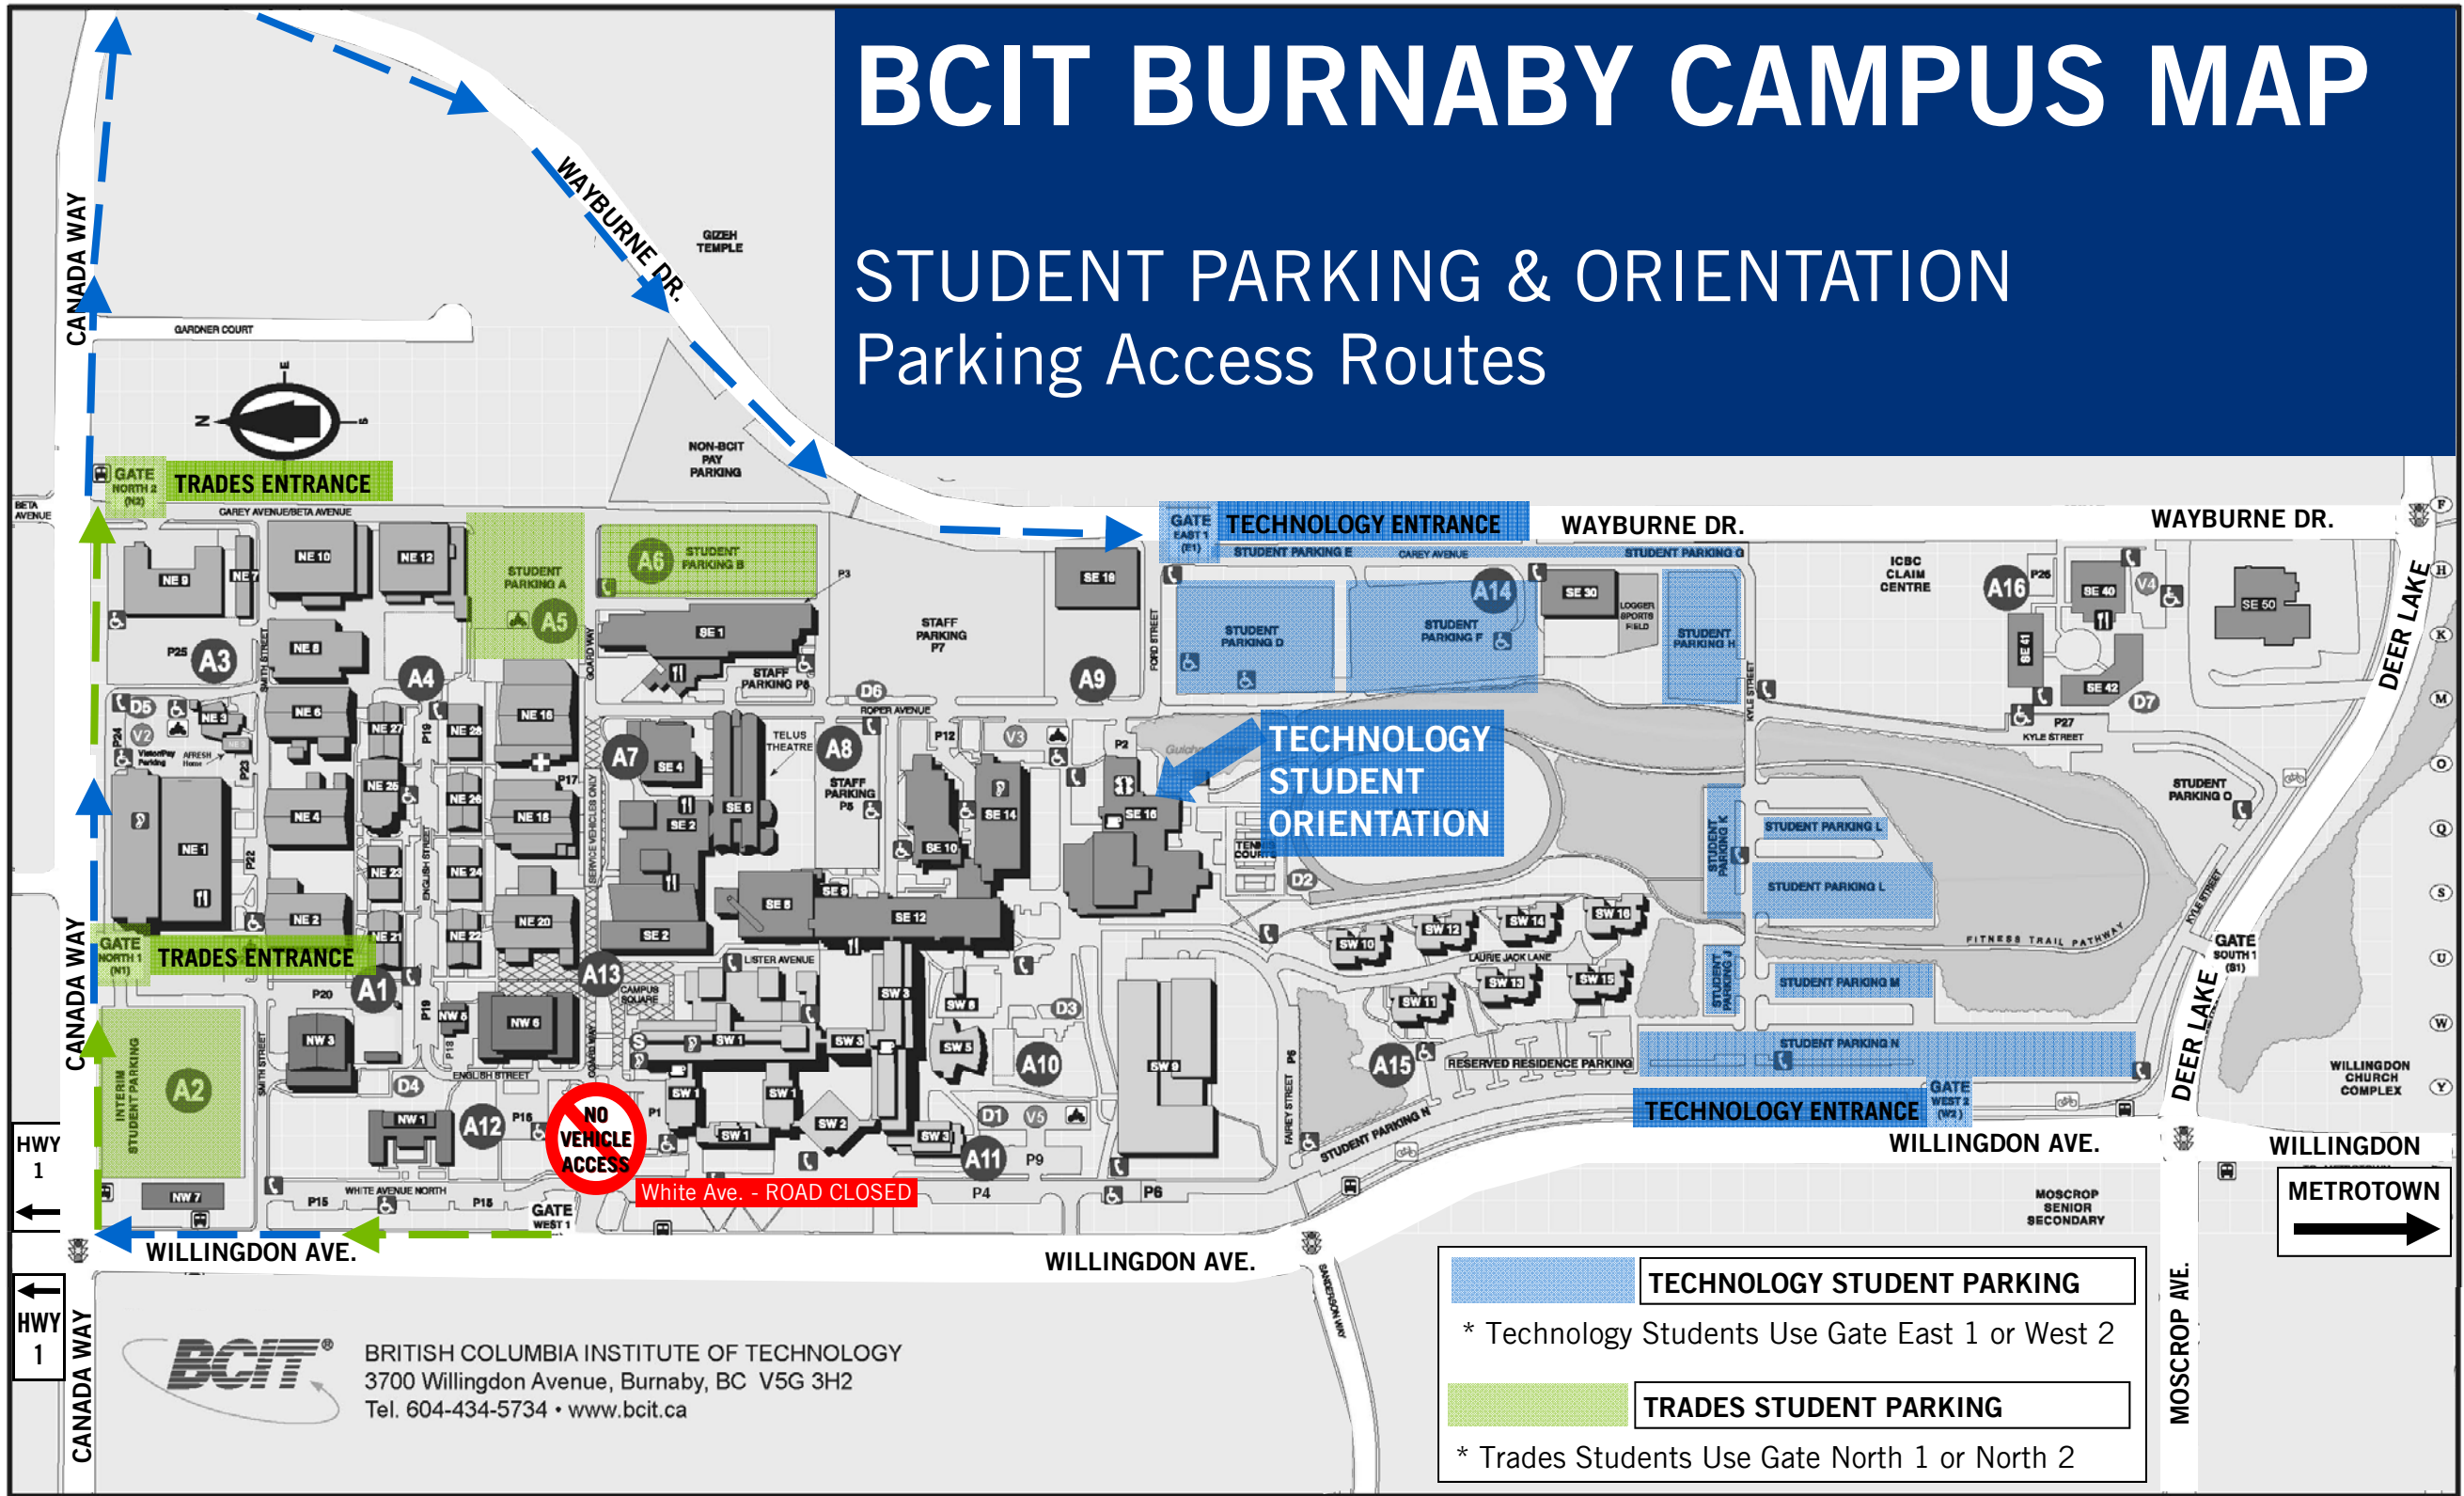

BCIT BURNABY CAMPUS MAP

STUDENT PARKING & ORIENTATION Parking Access Routes

- TECHNOLOGY STUDENT PARKING**
- * Technology Students Use Gate East 1 or West 2
- TRADES STUDENT PARKING**
- * Trades Students Use Gate North 1 or North 2

BCIT
 BRITISH COLUMBIA INSTITUTE OF TECHNOLOGY
 3700 Willingdon Avenue, Burnaby, BC V5G 3H2
 Tel. 604-434-5734 • www.bcit.ca